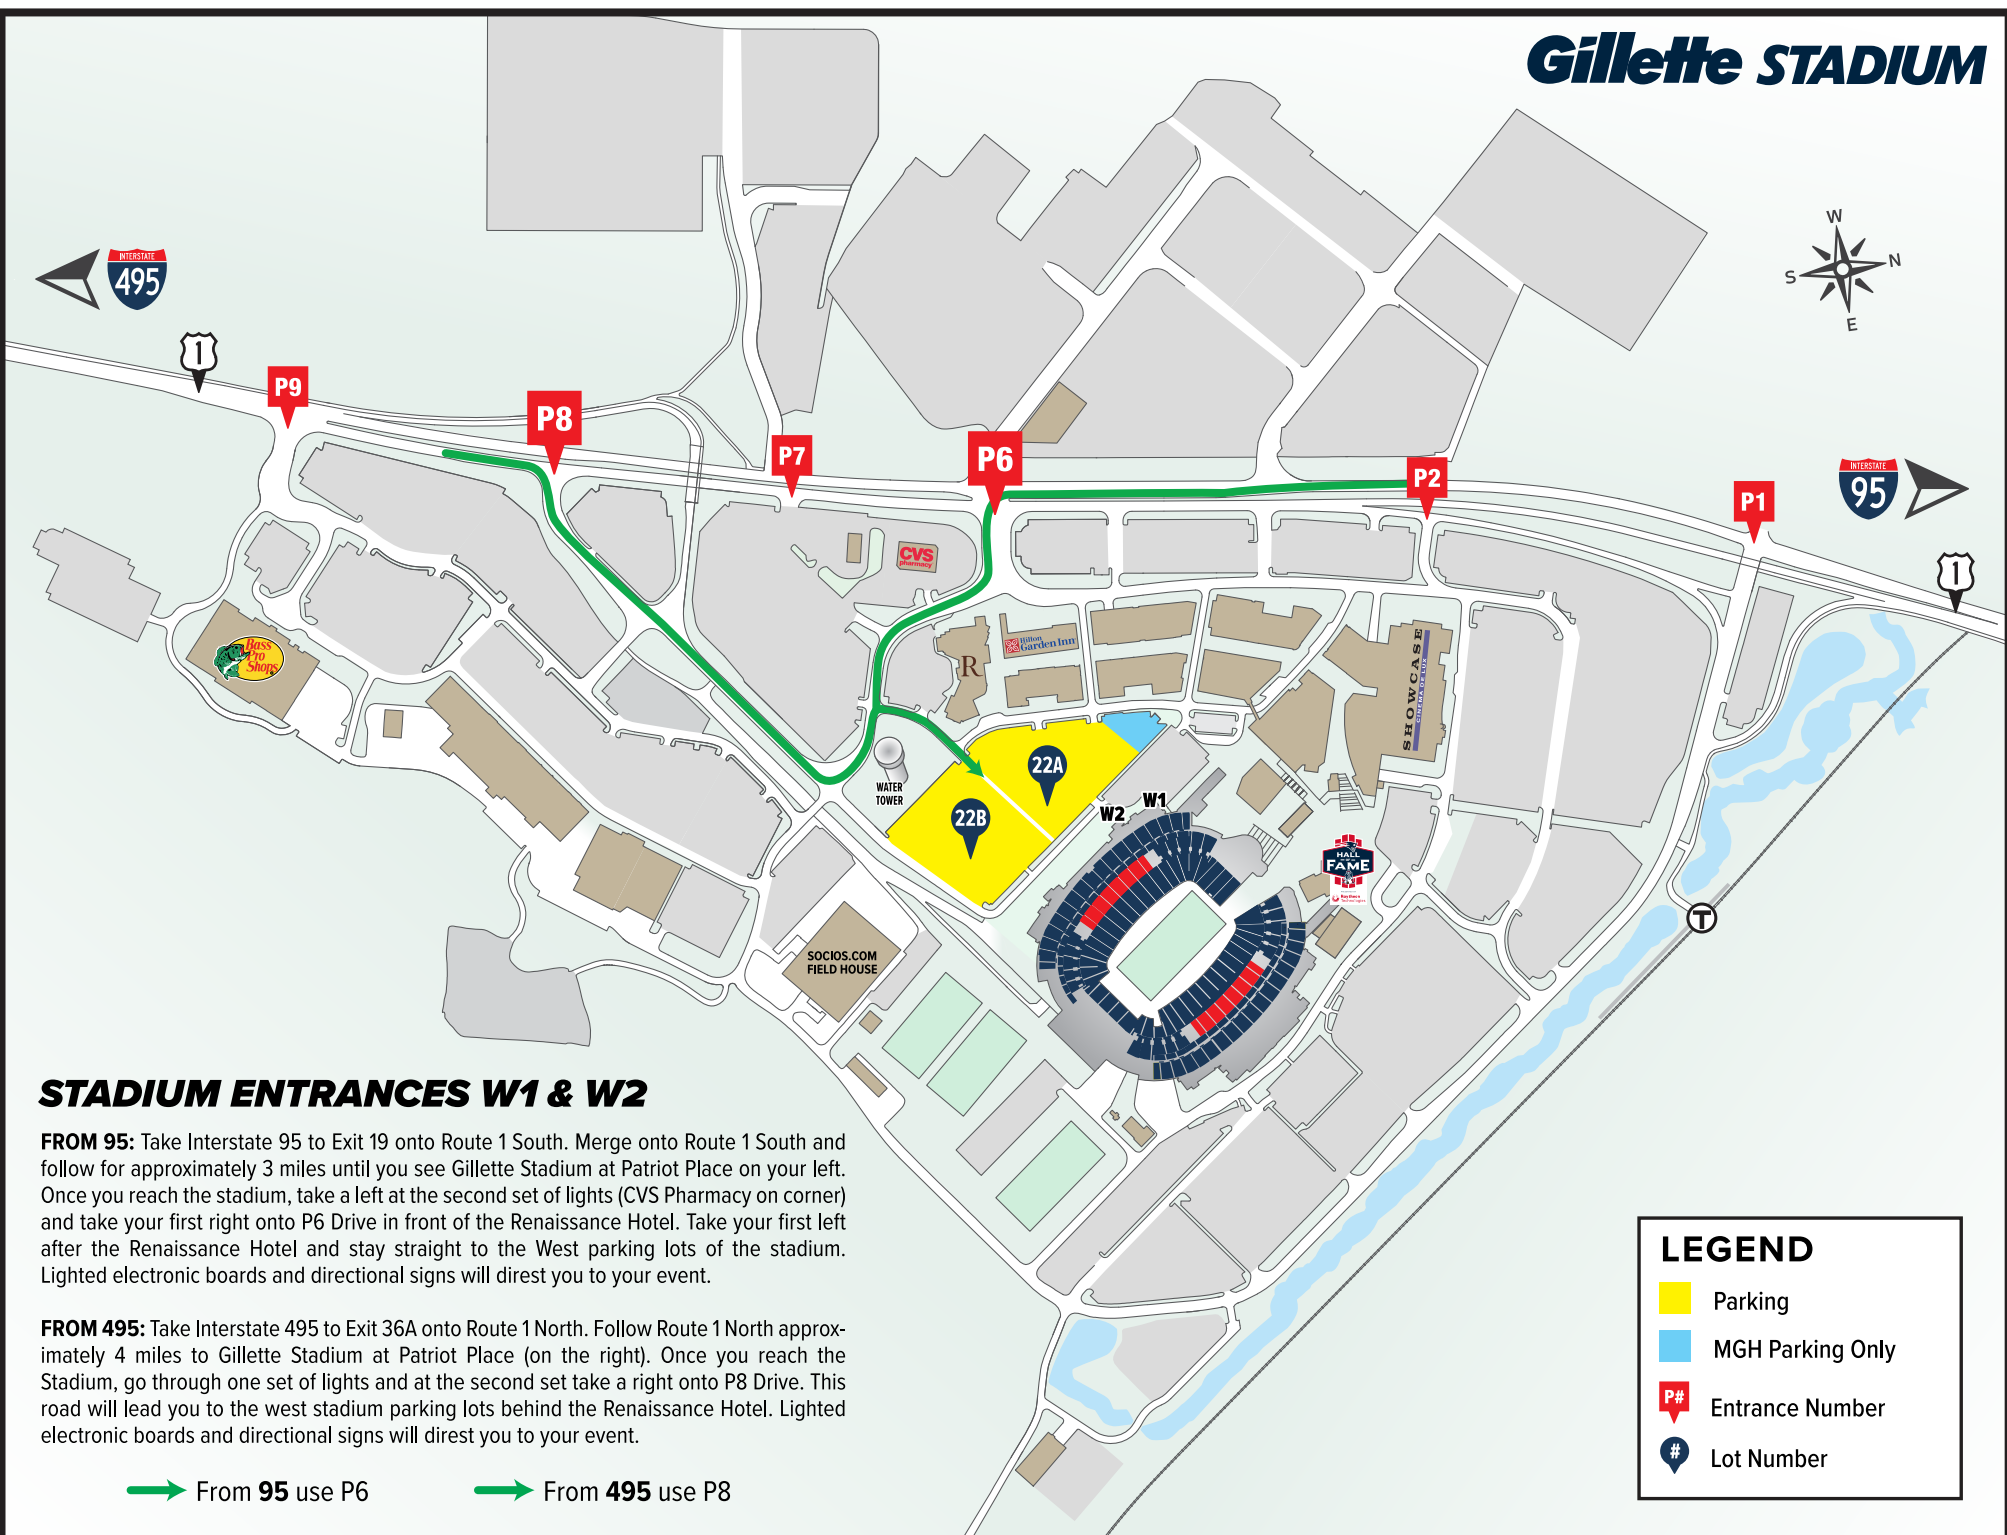

Gillette STADIUM

STADIUM ENTRANCES W1 & W2

FROM 95: Take Interstate 95 to Exit 19 onto Route 1 South. Merge onto Route 1 South and follow for approximately 3 miles until you see Gillette Stadium at Patriot Place on your left. Once you reach the stadium, take a left at the second set of lights (CVS Pharmacy on corner) and take your first right onto P6 Drive in front of the Renaissance Hotel. Take your first left after the Renaissance Hotel and stay straight to the West parking lots of the stadium. Lighted electronic boards and directional signs will direct you to your event.

FROM 495: Take Interstate 495 to Exit 36A onto Route 1 North. Follow Route 1 North approximately 4 miles to Gillette Stadium at Patriot Place (on the right). Once you reach the Stadium, go through one set of lights and at the second set take a right onto P8 Drive. This road will lead you to the west stadium parking lots behind the Renaissance Hotel. Lighted electronic boards and directional signs will direct you to your event.

→ From 95 use P6 → From 495 use P8

LEGEND

- Parking
- MGH Parking Only
- P# Entrance Number
- # Lot Number